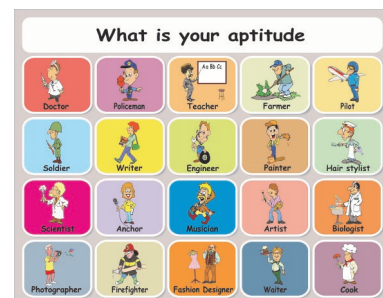

REPORT & CAREER COUNSELING:

Taking the results into account, we chart a profile that is representative of the student's aptitudes, interests, and personality and suggest careers based on the students strengths and weakness.

About the Report:

The computerized report consists of a tabular representation of the student's standing on the aptitudes, an explanation of the student's performance, personality assessments, as well as recommendations and suggestions relating to suitable career options. The report will be accompanied by a personal counseling session with the vocational psychologist.

OUR ACHIEVEMENTS

So far, we have conducted aptitude tests on over 30,000 students across various schools in Mumbai as well as outside Mumbai. Some of the prestigious schools and organisations with whom we have conducted aptitude testing are:

Our clients

- Bhaktivedanta School, Juhu
- Paranjape School, Andheri
- Parle Tilak Vidyalaya, Vile Parle
- Modern English High School, Dadar
- Jindal Steel Works (JSW), Vasind
- L & T, Andheri
- PepsiCo India, Deonar
- Amravati Engineering College, Amravati
- Kasegaon Education Society, Karad
- Valia College, Andheri
- Swabhiman Trust, Mumbai
- Ma Foundation, Vapi
- Reliance Energy, Mumbai
- Kilbil School, Pune
- Indofil Chemicals, Mumbai
- Mahindra Academy, Malad
- Prime Academy, Marol

► ► ► **Our Charges: Rs2000/- per child**

Other Career related services :

- Career Talks
- Career Help Desk
- Career Assessments
- Career guidance and assessments for slow learners